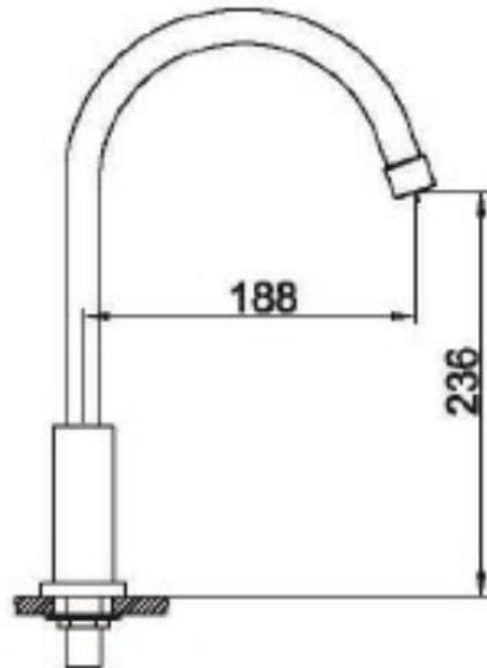

Brand : CAE, China
 Name : YORK, Single hole sink tap, cold or premixed water
 Item Code : 37.3412C

Color / Finish: Chrome Plated
 Dimensions : 343 mm height
 188 mm spout projection

Product info:

- Single hole sink tap, cold or pre-mixed water
- requires flexible hose
- normal spray
- flow rate: 10.7 lpm at 3 bars (45 psi)
- flow pressure: 0.3Mpa
- 1x angle valve ½"x½" (no nuts)
- 1x flexible supply hose ½"x½"x?cm