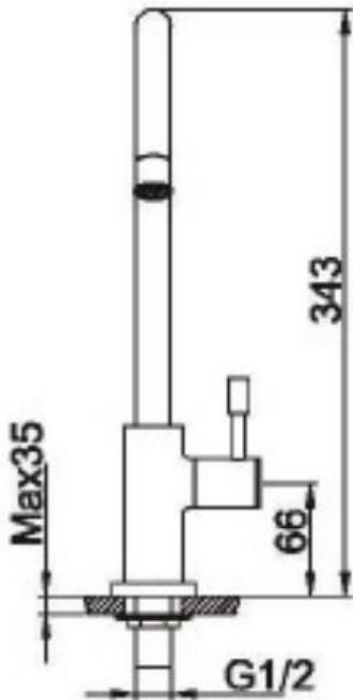

Brand : CAE, China
 Name : YORK, Single hole sink tap, cold or premixed water
 Item Code : 37.3412C

Color / Finish: Chrome Plated
 Dimensions : 343 mm height
 188 mm spout projection

Product info:

- Single hole sink tap, cold or pre-mixed water
- requires flexible hose
- normal spray
- flow rate: 10.7 lpm at 3 bars (45 psi)
- flow pressure: 0.3Mpa
- 1x angle valve ½"x½" (no nuts)
- 1x flexible supply hose ½"x½"x?cm